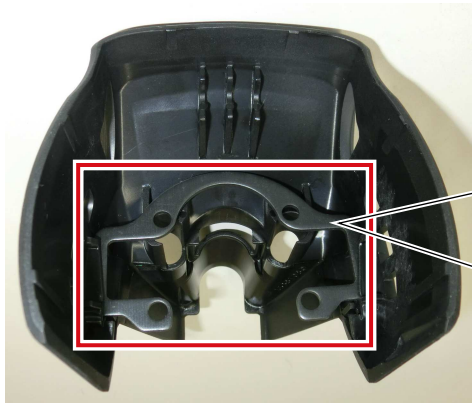

TECHNICAL INFORMATION

- Subject** ▶ Registration of Plate
- For Models** ▶ GN420C, GN01
- Country** ▶ All countries
- Description** ▶ Plate has been registered in parts list.
It is a component of Dust cover complete.
See below for the detail.

Dust cover complete (141611-3)
It includes Plate.

The plate (346614-4) can be replaced individually.

Interchangeability(I/C)

Item No.	Current part		Q'ty	I/C	New part		Q'ty	Note
022					Plate			
C10					346614-4		1	